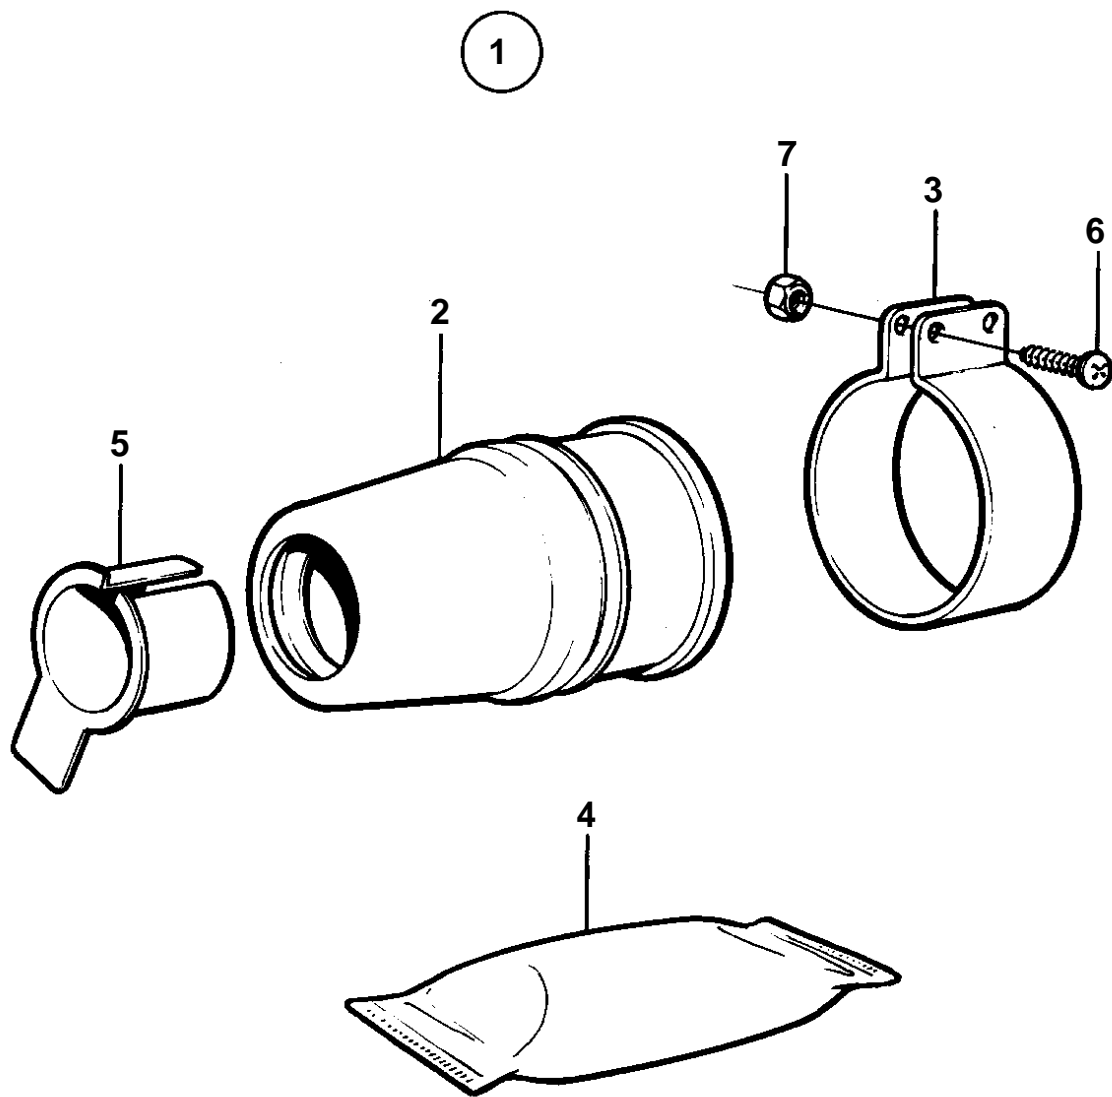

COMMON

6147

COMMON

REF	PART NO.	QTY	DESCRIPTION	SEE SEC.	NOTES
1	828422	1	Seal		D=30mm
			Bulletin P-44-6-1	P-44-6-1-EN	Rubber Stuffing Box
2		1	· Sealing sleeve		
3	828418	1	· Clamp		
4	828250	1	· Grease		
5		1	· Sleeve		
6		2	· Screw		
7	966170	2	· Nut		